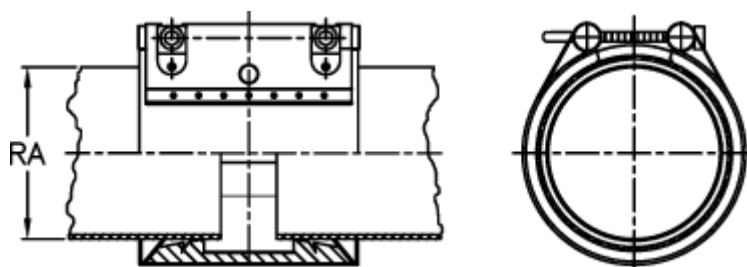

Article number: 025748600187

Description: Norma Connect pipe coupling  
GRIP E W5 Ø=187,0 NBR, 10 bar

## Measures

---

Note = Kontakt os for yderligere informationer.

RA = 187